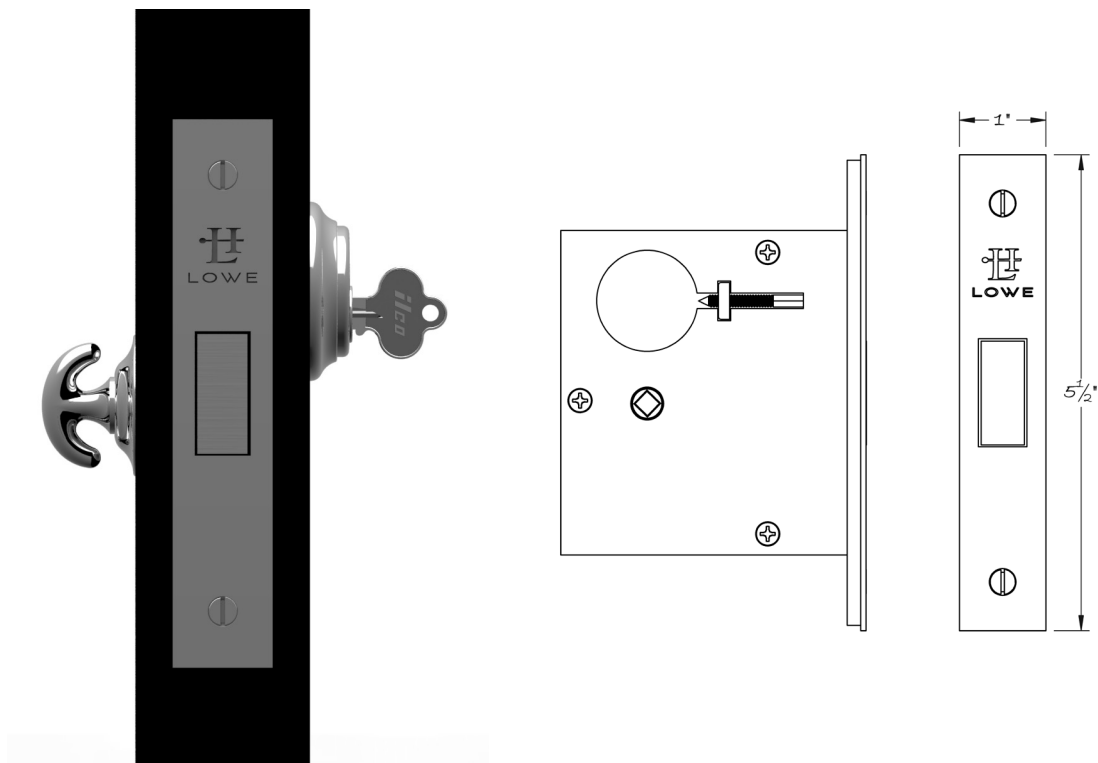

LOWE HARDWARE

No. 953

---

FULL MORTISE AUXILIARY DEADBOLT

*The Lowe 953 full mortise auxiliary deadbolt is available in 2-1/2", 2-3/4", 3-3/4", 5", or 6" backsets. The 953 can be used as an additional auxiliary deadbolt on exterior doors where additional security is desired, or on interior doors for both privacy and security. The lock can be configured to work with mortise cylinders, thumbturns, or emergency release trim. It is supplied with a strikeplate and stamped metal dustbox, and the faceplate has an adjustable bevel.*

*Available in all finishes.*

---

• DESIGNED, MANUFACTURED & HAND FINISHED IN MAINE SINCE 1977 •

73 SPRING STREET NEW YORK, NY 10012 (212) 390-0660

WWW.LOWE-HARDWARE.COM