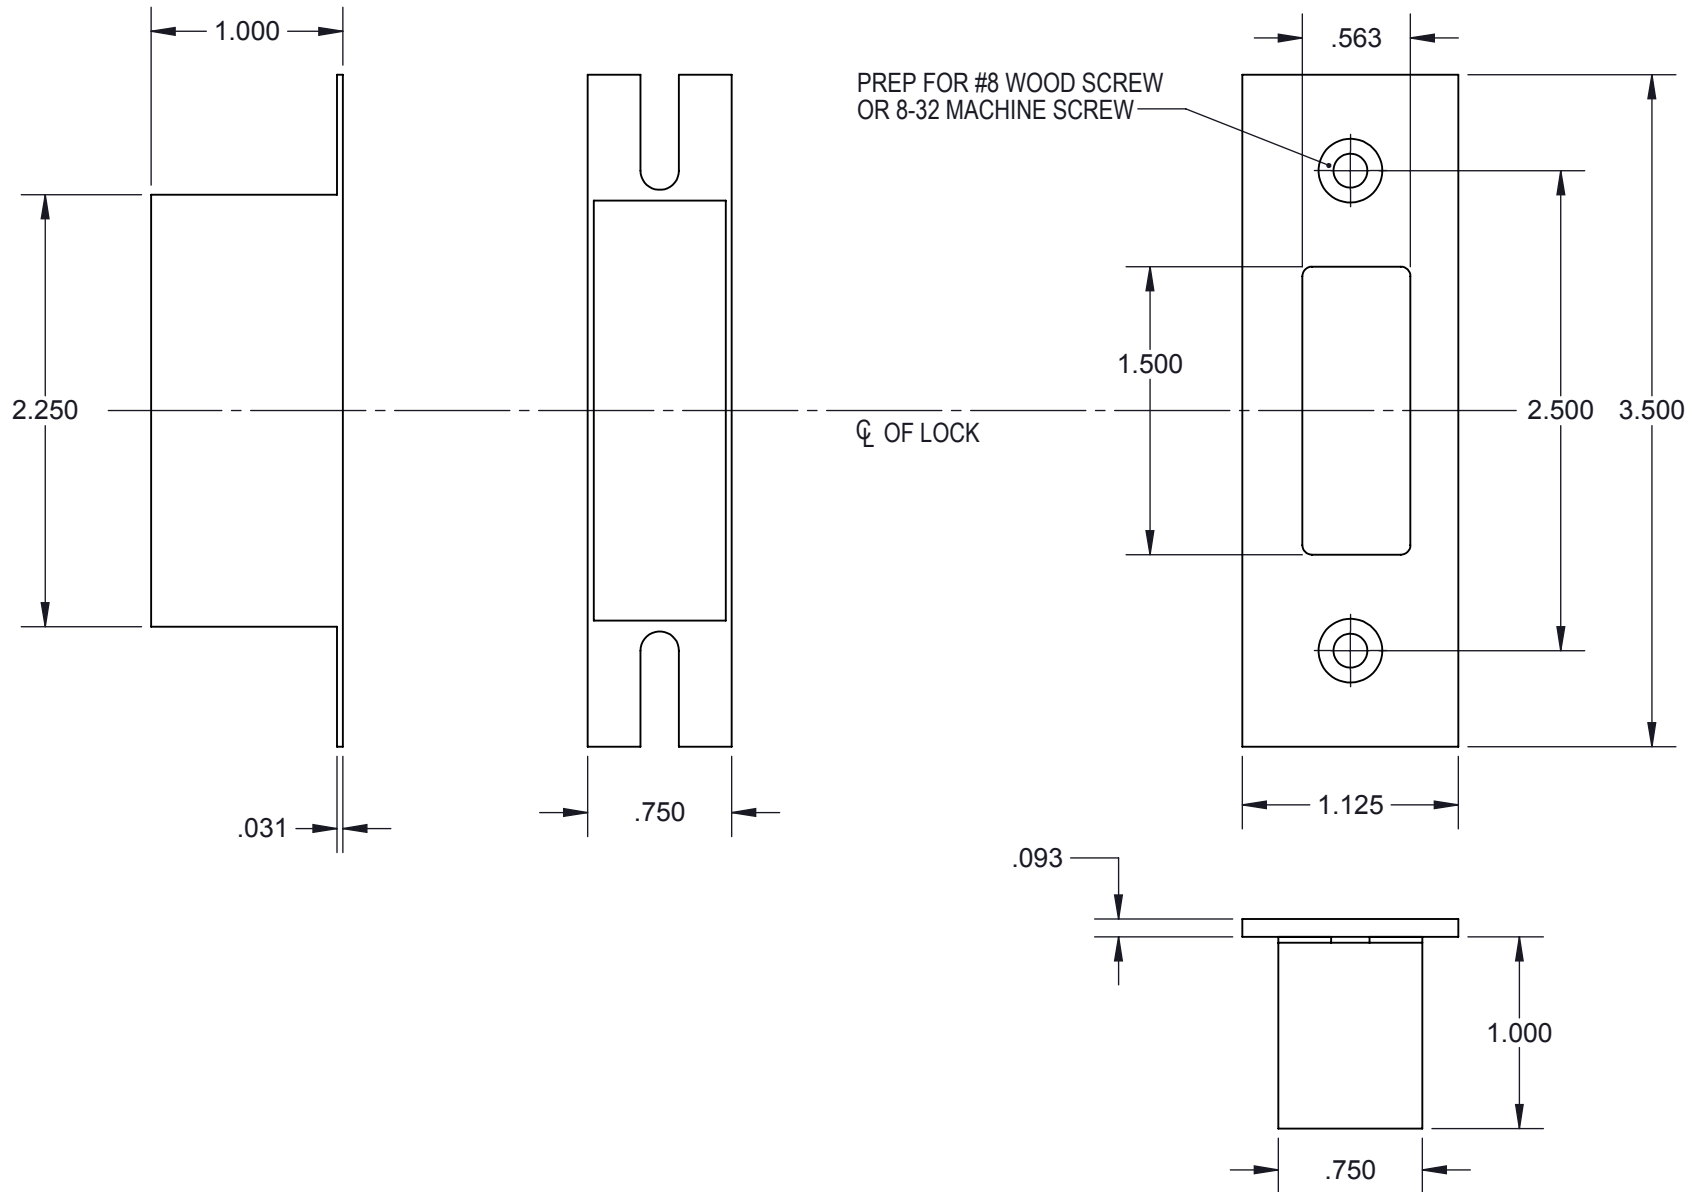

THIS DRAWING IS CONFIDENTIAL AND PROPRIETARY TO LOWE HARDWARE,
AND MAY NOT BE REPRODUCED, OR ANY PART USED THERE OF,
WITHOUT PRIOR EXPRESS WRITTEN PERMISSION.

LOWE HARDWARE
5 GORDON DRIVE
ROCKLAND ME 04841
207 593 7405 Fax 207 226 2033
WWW.LOWE-HARDWARE.COM

903_STRIKE/DUST BOX
DO NOT SCALE DRAWING