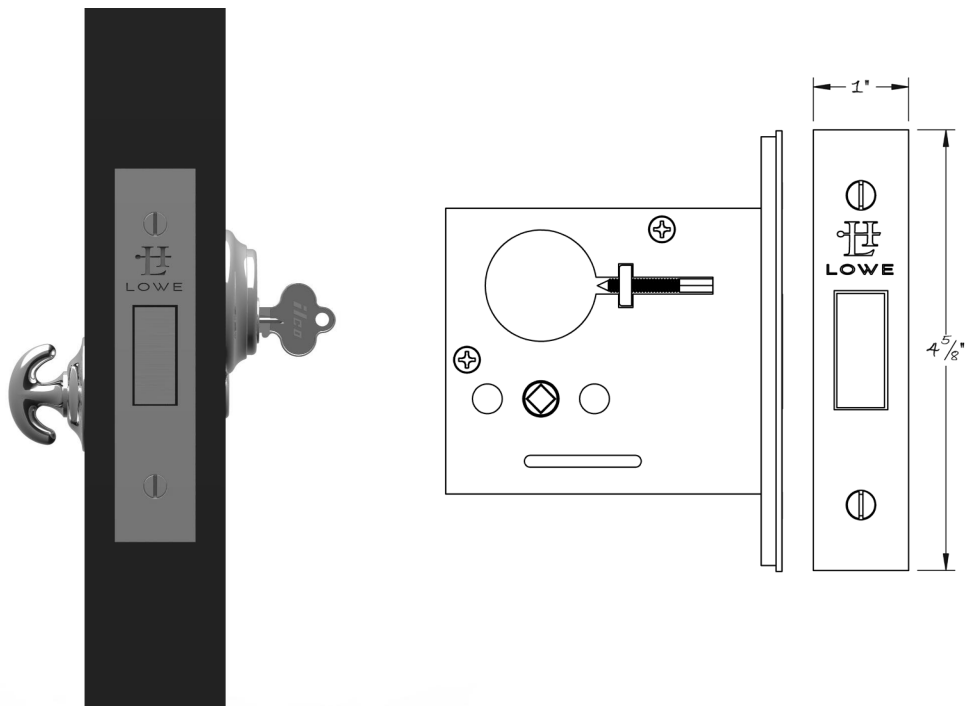

LOWE HARDWARE

No. 903

---

FULL MORTISE AUXILIARY DEADBOLT

*The Lowe 903 full mortise auxiliary deadbolt is available in 2-1/2", and 2.3/4" backsets. The 903 can be used as an additional auxiliary deadbolt on exterior doors where additional security is desired, or on interior doors for both privacy and security. The lock can be configured to work with mortise cylinders, thumbturns, or emergency release trim. It is supplied with a strikeplate and stamped metal dustbox, and the faceplate has an adjustable bevel.*