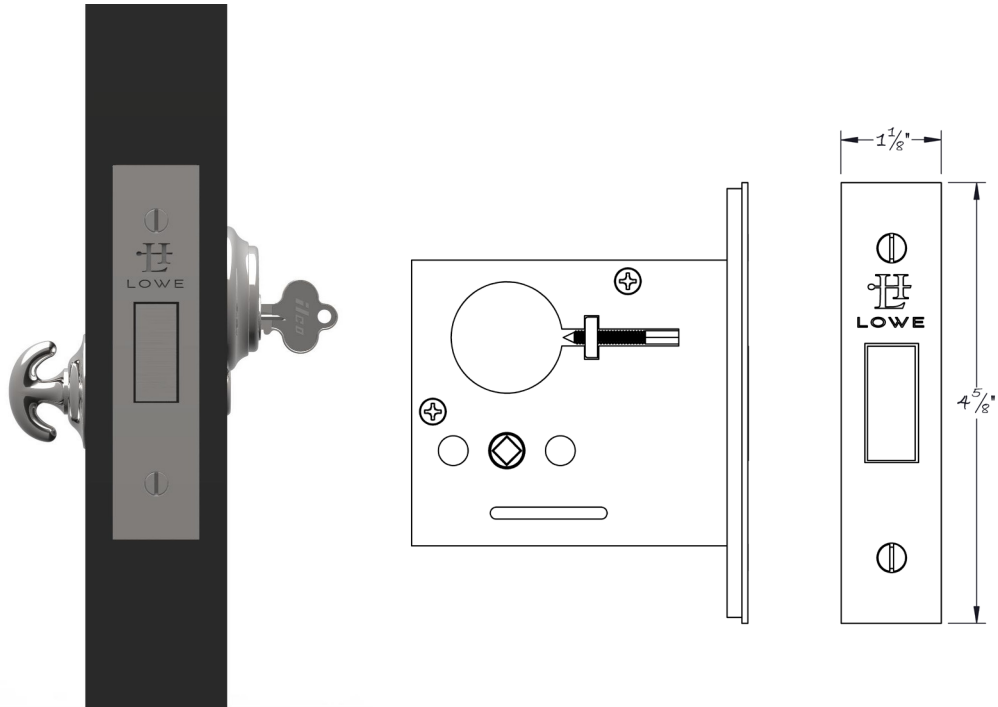

LOWE HARDWARE

No. 903

---

FULL MORTISE AUXILIARY DEADBOLT

*The Lowe 903 full mortise auxiliary deadbolt is available in 2-1/2", and 2.3/4" backsets. The 903 can be used as an additional auxiliary deadbolt on exterior doors where additional security is desired, or on interior doors for both privacy and security. The lock can be configured to work with mortise cylinders, thumbturns, or emergency release trim. It is supplied with a strikeplate and stamped metal dustbox, and the faceplate has an adjustable bevel.*