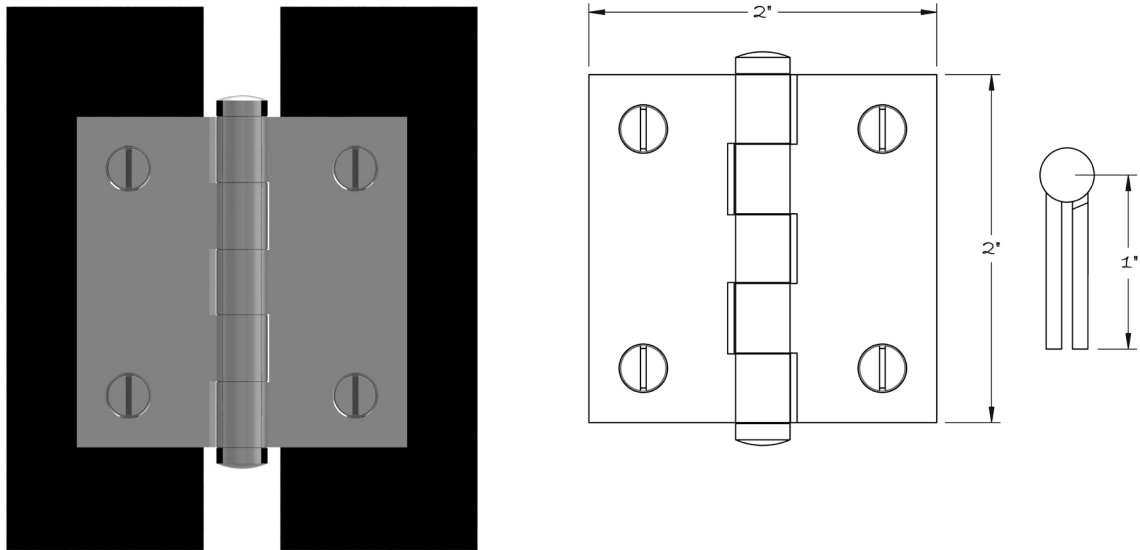

LOWE HARDWARE

No. 8022

*No. 8022 Butt Hinge*

*Available in all of our yacht quality finishes.*

• DESIGNED, MANUFACTURED & HAND FINISHED IN MAINE SINCE 1977 •

73 SPRING STREET NEW YORK, NY 10012 (212) 390-0660