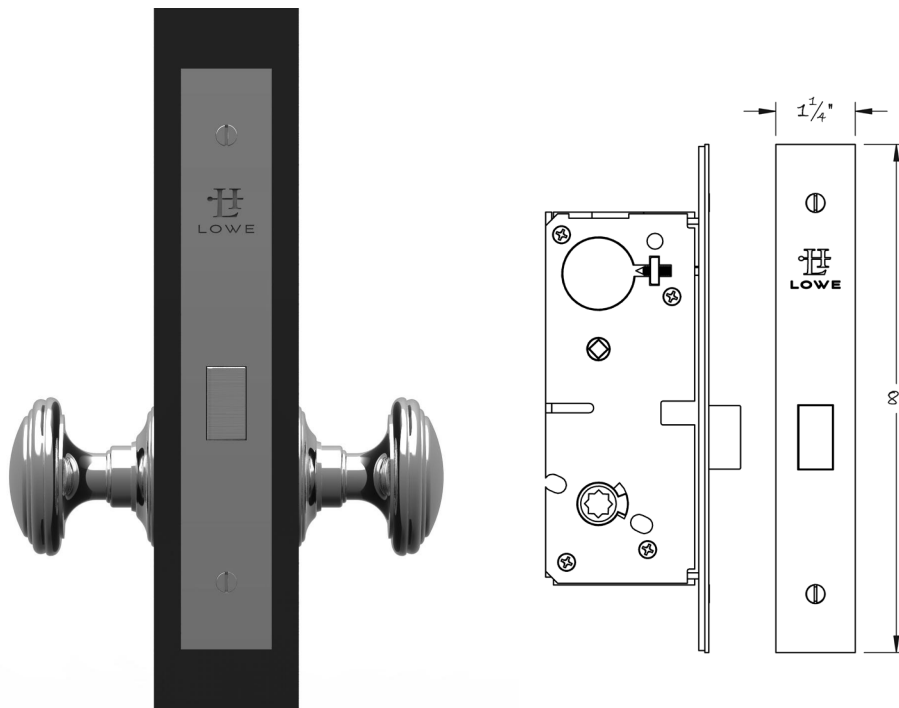

LOWE HARDWARE

No. 525

---

NARROW BACKSET MORTISE PASSAGE LOCK

*The Lowe 525 light duty, narrow backset mortise passage lock is available with a 1-1/4" backset. The 525 is typically used to on passage doors that require a narrow backset lock. It is supplied with a strikeplate and stamped metal dustbox, and the faceplate has an adjustable bevel.*

*The 525 is also available for use upside down.*

*Available in all finishes.*

---

• DESIGNED, MANUFACTURED & HAND FINISHED IN MAINE SINCE 1977 •