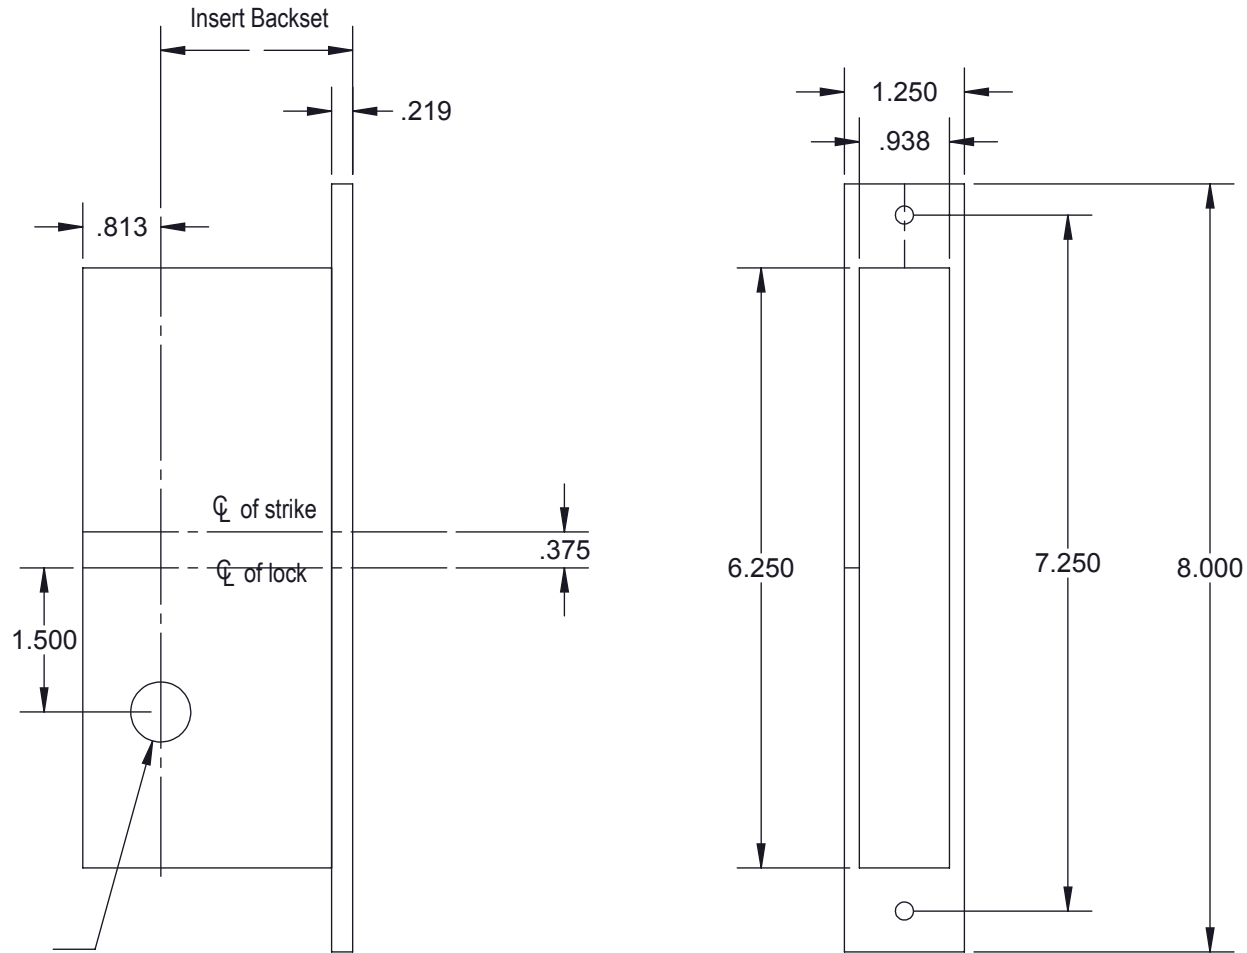

THIS DRAWING IS CONFIDENTIAL AND PROPRIETARY TO LOWE HARDWARE,
AND MAY NOT BE REPRODUCED, OR ANY PART USED THERE OF,
WITHOUT PRIOR EXPRESS WRITTEN PERMISSION.

THRU BORE .625
FOR KNOB/LEVER SPINDLE

LOWE HARDWARE
5 GORDON DRIVE
ROCKLAND ME 04841
207 593 7405 FAX 207 226 2033
WWW.LOWE-HARDWARE.COM

525 TEMPLATE
DO NOT SCALE DRAWING