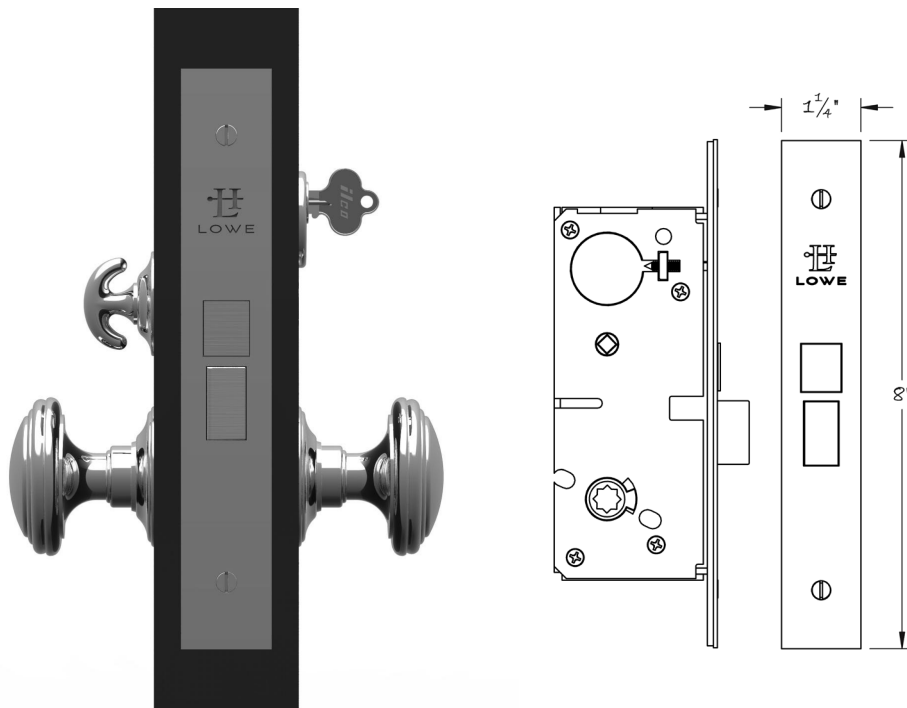

LOWE HARDWARE

No. 524

---

NARROW BACKSET MORTISE ENTRANCE LOCK

*The Lowe 524 light duty, narrow backset mortise entrance lock is available with 1-1/4" backset. Typically used as an entrance lock, the 524 can be used where light duty key controlled access is required with a narrow backset.*

*It is supplied with a strikeplate and stamped metal dustbox, and the faceplate has an adjustable bevel.*

*The 524 is also available for use upside down.*

*Available in all finishes.*