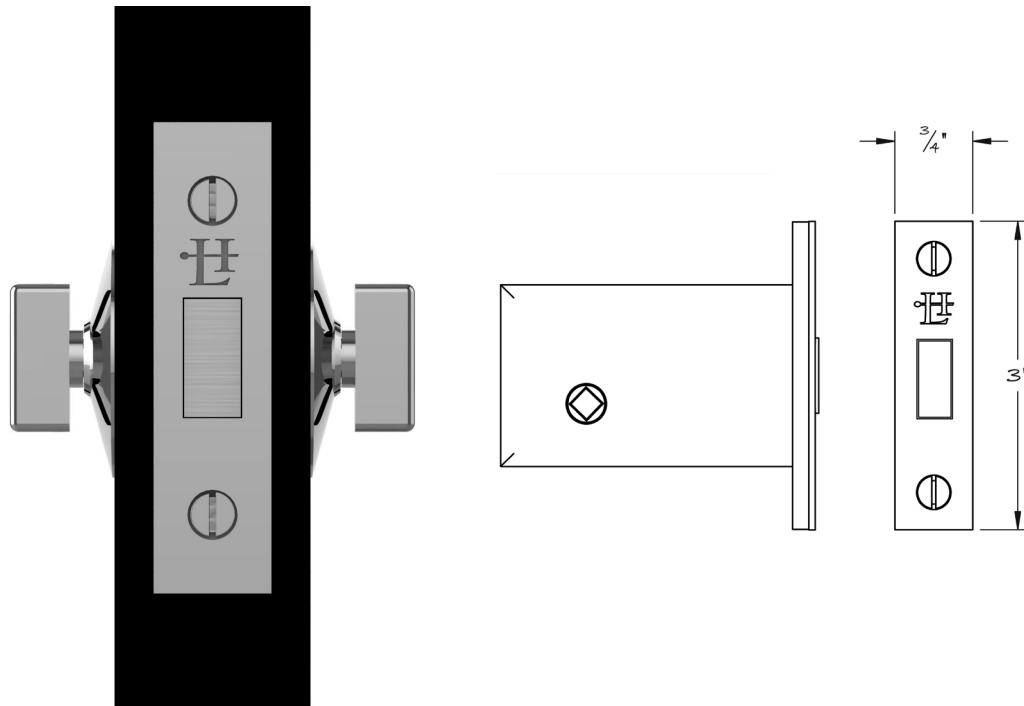

LOWE HARDWARE

No. 438

---

*Available in all finishes.*

• DESIGNED, MANUFACTURED & HAND FINISHED IN MAINE SINCE 1977 •

73 SPRING STREET NEW YORK, NY 10012 (212) 390-0660

WWW.LOWE-HARDWARE.COM