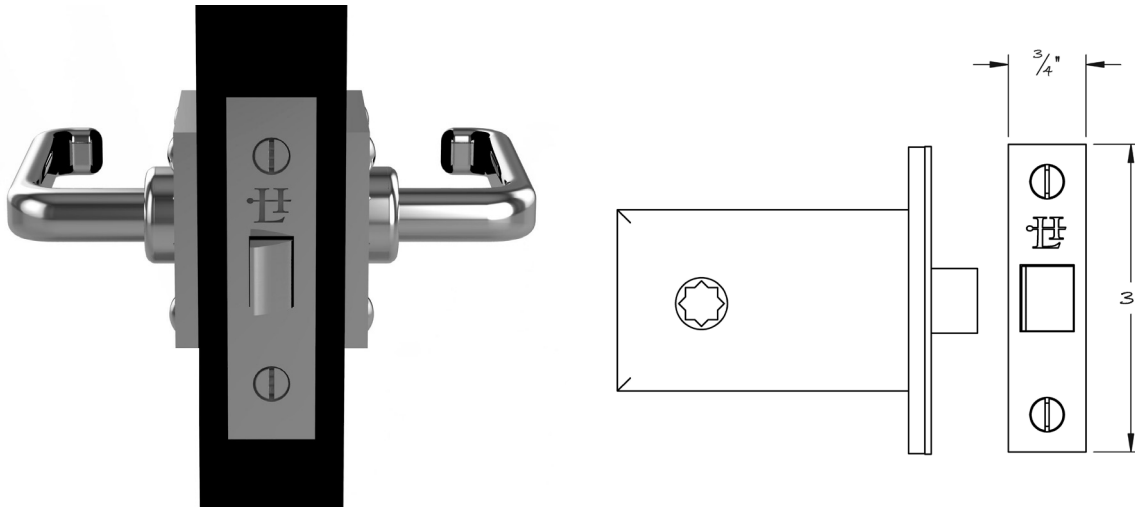

LOWE HARDWARE

No. 424

*Available in all finishes.*

• DESIGNED, MANUFACTURED & HAND FINISHED IN MAINE SINCE 1977 •

73 SPRING STREET NEW YORK, NY 10012 (212) 390-0660

WWW.LOWE-HARDWARE.COM