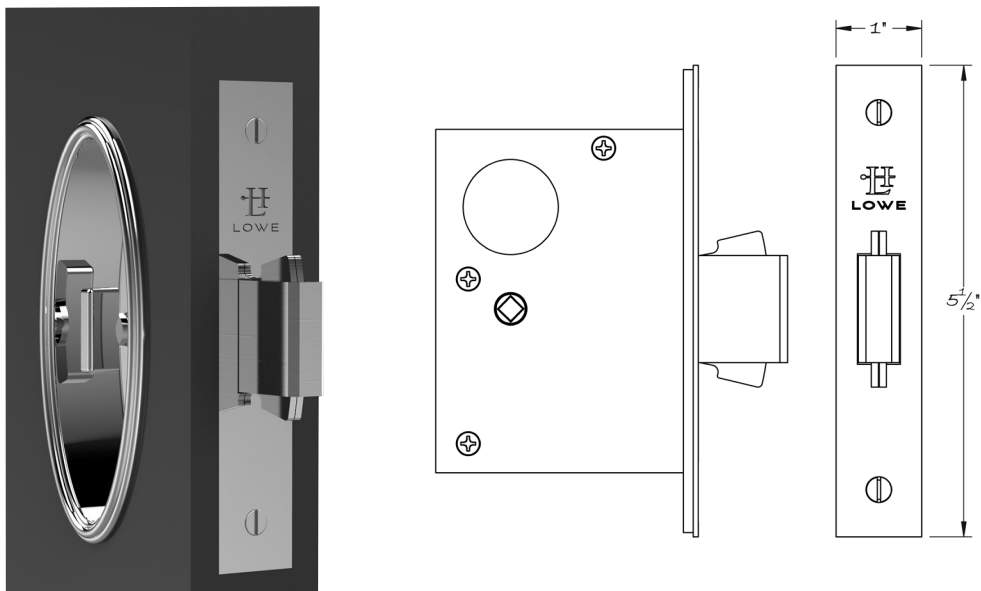

LOWE HARDWARE

No. 4201

FULL MORTISE POCKET DOOR
AUXILIARY DEADBOLT

The Lowe No. 4201 full mortise pocket door auxiliary deadbolt is available in 2", 2-1/2", 2-3/4", 3-3/4", 5", and 6" backsets. Featuring a deadbolt suitable for use with privacy and security functions, it is supplied with a strikeplate and stamped metal dustbox, and the faceplate has an adjustable bevel.