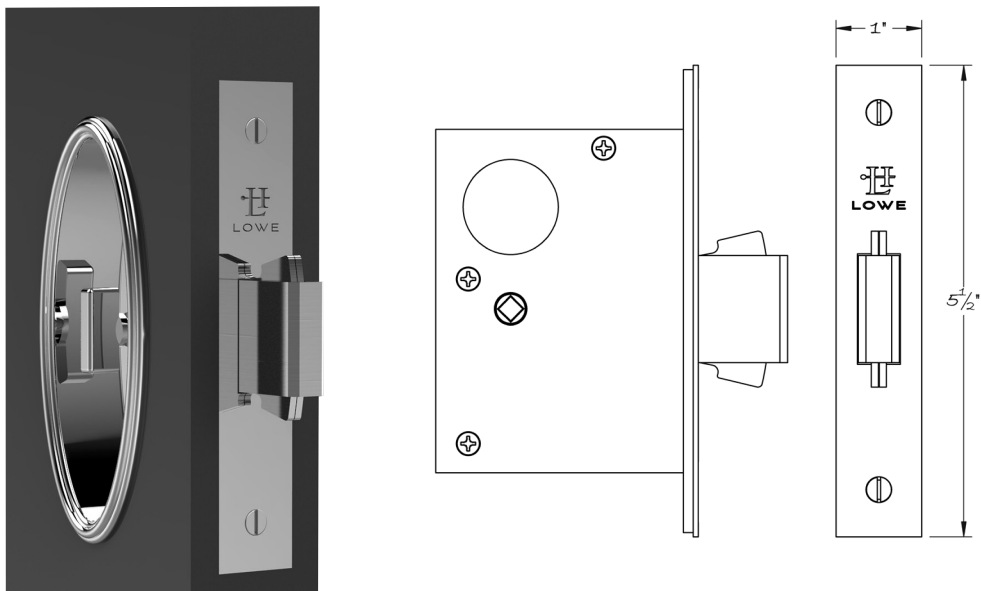

LOWE HARDWARE

No. 4201

*The 4201 full mortise pocket door auxiliary deadbolt is available in 2", 2-1/2", 2-3/4", 3-3/4", 5", and 6" backsets. Featuring a deadbolt suitable for use with privacy and security functions, the lock is supplied with a strikeplate and stamped metal dustbox, and the faceplate with adjustable bevel.*

*All hardware is made-to-order. Details and dimensions can be modified to suit any project.*

*Available in any of our yacht quality finishes.*

**Note:** *This specification includes the edge pull only. Recessed pulls for the face of the door to be specified separately.*