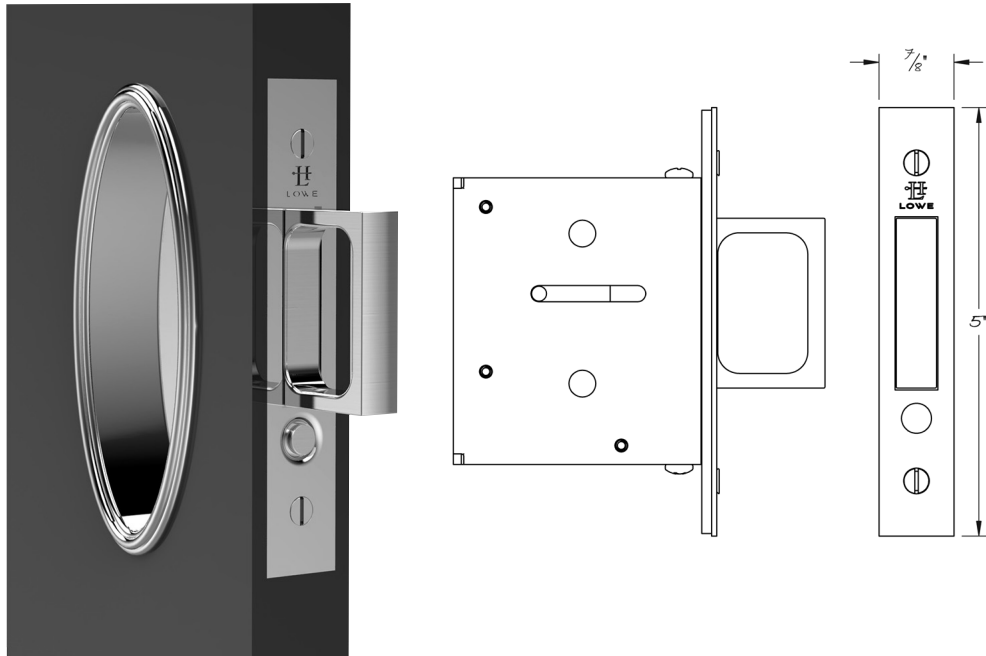

LOWE HARDWARE

No. 4200

---

FULL MORTISE POCKET DOOR EDGE PULL

*The Lowe No. 4200 full mortise pocket door edge pull features a spring activated bail released by a push button to pull doors from their pockets.*

*The faceplate has an adjustable bevel.*

*Available in all finishes.*

---

DESIGNED, MANUFACTURED & HAND FINISHED IN MAINE SINCE 1977

73 SPRING STREET NEW YORK, NY 10012 (212) 390-0660

WWW.LOWE-HARDWARE.COM