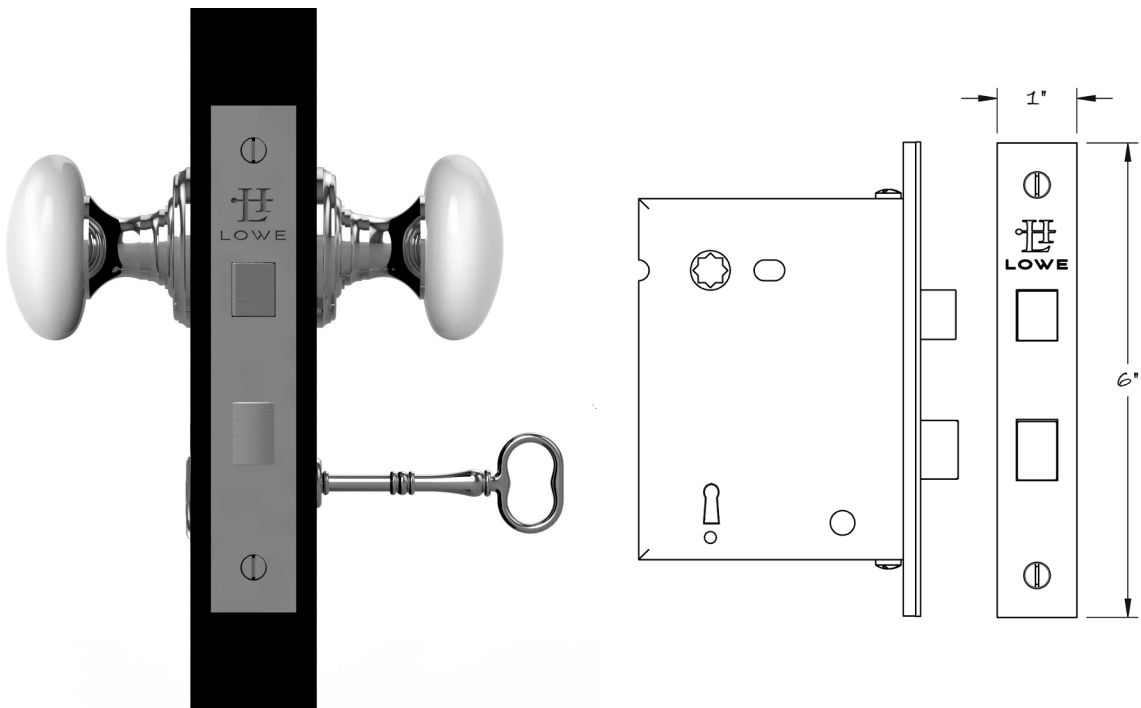

LOWE HARDWARE

No. 324

---

FULL MORTISE INTERIOR BIT KEY LOCK

*The Lowe 324 full mortise interior bit key lock is available in 2-1/2" or 2-3/4" backsets. The 324 is typically used on interior privacy doors of all sizes where the use of a bit key is desired. The lock can be configured at the factory to be used with knobs or levers. It is supplied with a strikeplate and stamped metal dustbox, and the faceplate has an adjustable bevel.*

*Spacing between the handle and bit key is 2-7/8".*

*Available in all finishes.*

---

• DESIGNED, MANUFACTURED & HAND FINISHED IN MAINE SINCE 1977 •

73 SPRING STREET NEW YORK, NY 10012 (212) 390-0660

WWW.LOWE-HARDWARE.COM