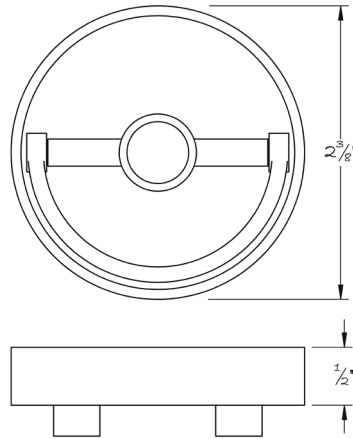

LOWE HARDWARE

No. 3063

*Lowe Hardware's No. 3063 Round Drop Ring Pull.*

*Available in any of our yacht quality electroplated or patinated finishes.*

• DESIGNED, MANUFACTURED & HAND FINISHED IN MAINE SINCE 1977 •