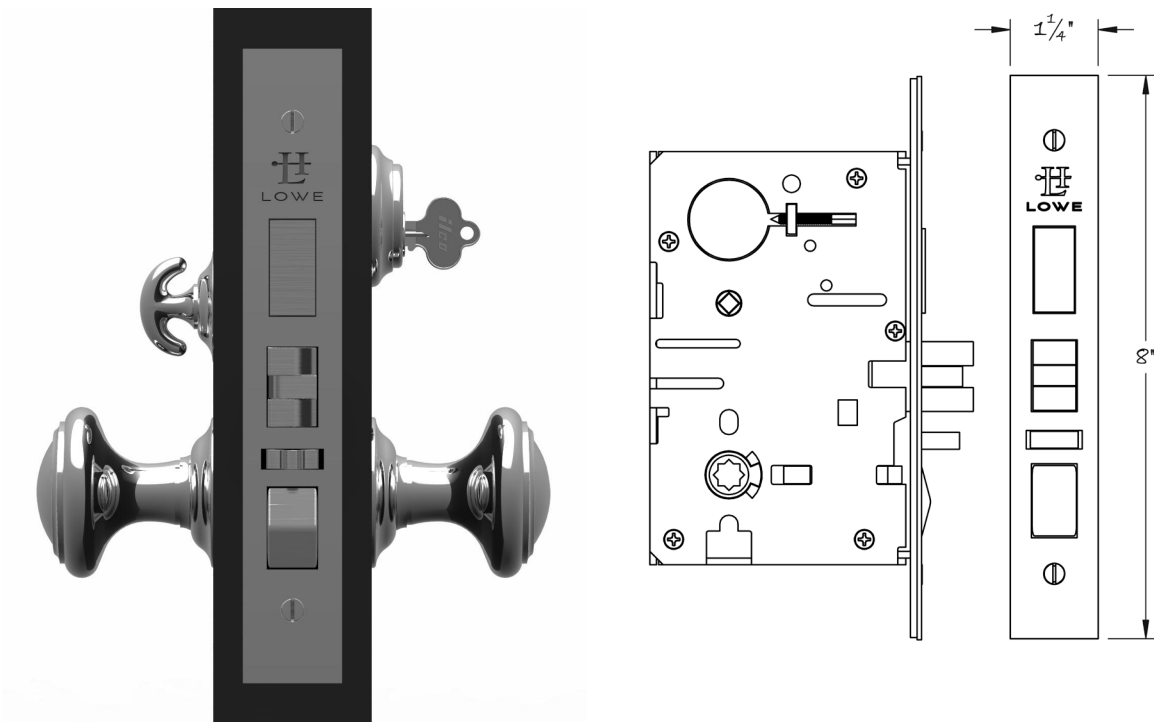

LOWE HARDWARE

No. 167

FULL MORTISE ENTRANCE LOCK

*The Lowe 167 full mortise entrance lock is available in 2-1/2", 2-3/4", 3-3/4", 5" or 6" backsets. The 167 features a 1" reinforced deadbolt, full egress functionality, toggle stop, and auxiliary deadlatch. The 167 is typically used on residential entry doors where the ability to leave the outside handle locked is desired. The lock can be configured at the factory to be used with knobs, levers, thumb latches or any combination thereof. It is supplied with a strikeplate and stamped metal dustbox, and the faceplate has an adjustable bevel. Center dimension between the handle and thumb turn is 2-7/16". The 167 is ANSI Grade 1, and is UL listed with a 3 hour fire rating. Available in all finishes.*

• DESIGNED, MANUFACTURED & HAND FINISHED IN MAINE SINCE 1977 •

73 SPRING STREET NEW YORK, NY 10012 (212) 390-0660

WWW.LOWE-HARDWARE.COM