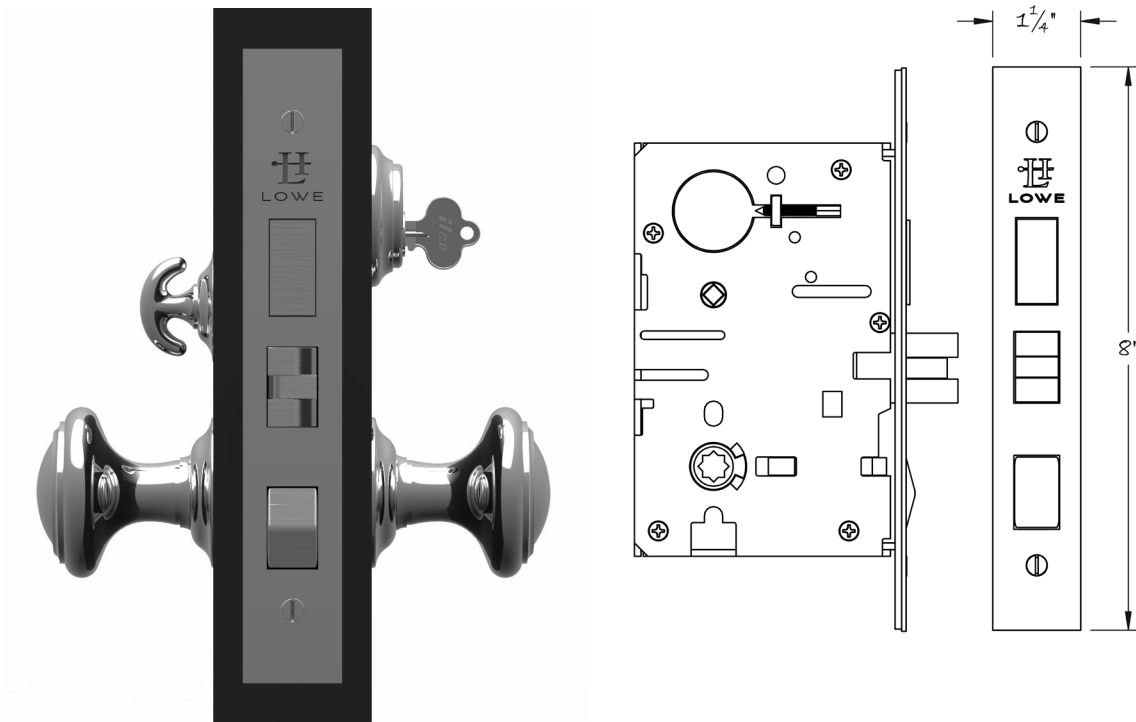

LOWE HARDWARE

No. 148

FULL MORTISE ENTRANCE LOCK

*The Lowe 148 full mortise entrance lock is available in 2-1/2", 2-3/4", 3-3/4", 5" or 6" backsets. The 148 features a 1" reinforced deadbolt, full egress functionality, and toggle stop. The 148 is typically used on residential entry doors where the ability to leave the outside handle locked is desired. The lock can be configured at the factory to be used with knobs, levers, thumb latches or any combination thereof. It is supplied with a strikeplate and stamped metal dust box, and the faceplate has an adjustable bevel. Center dimension between the handle and thumb turn is 2-7/16". The 148 is ANSI Grade 1, and is UL listed with a 3 hour fire rating.*

*Available in all finishes.*

• DESIGNED, MANUFACTURED & HAND FINISHED IN MAINE SINCE 1977 •

73 SPRING STREET NEW YORK, NY 10012 (212) 390-0660

WWW.LOWE-HARDWARE.COM