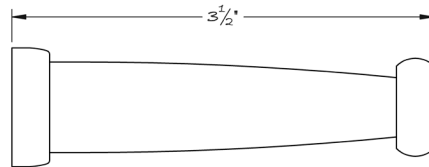

LOWE HARDWARE

No. 9501

---

COAT HOOK

*Lowe Hardware's No. 9501 coat hook.*

*Available in any of our yacht-quality electroplated or patinated finishes.*

---

• DESIGNED, MANUFACTURED & HAND FINISHED IN MAINE SINCE 1977 •