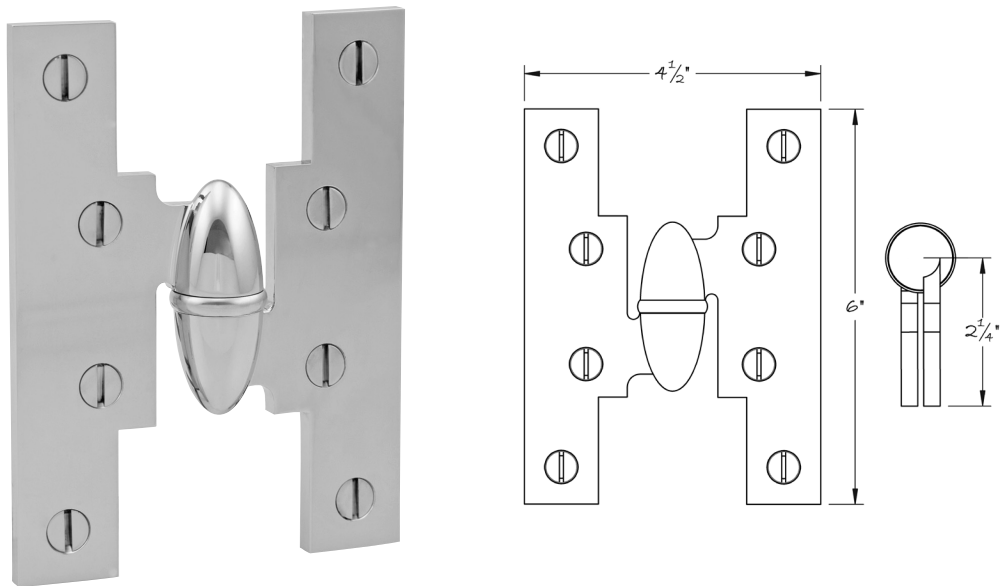

LOWE HARDWARE

No. 8513

*No. 8513 Hinge*

*Available in all of our yacht quality finishes.*

• DESIGNED, MANUFACTURED & HAND FINISHED IN MAINE SINCE 1977 •

73 SPRING STREET NEW YORK, NY 10012 (212) 390-0660

WWW.LOWE-HARDWARE.COM