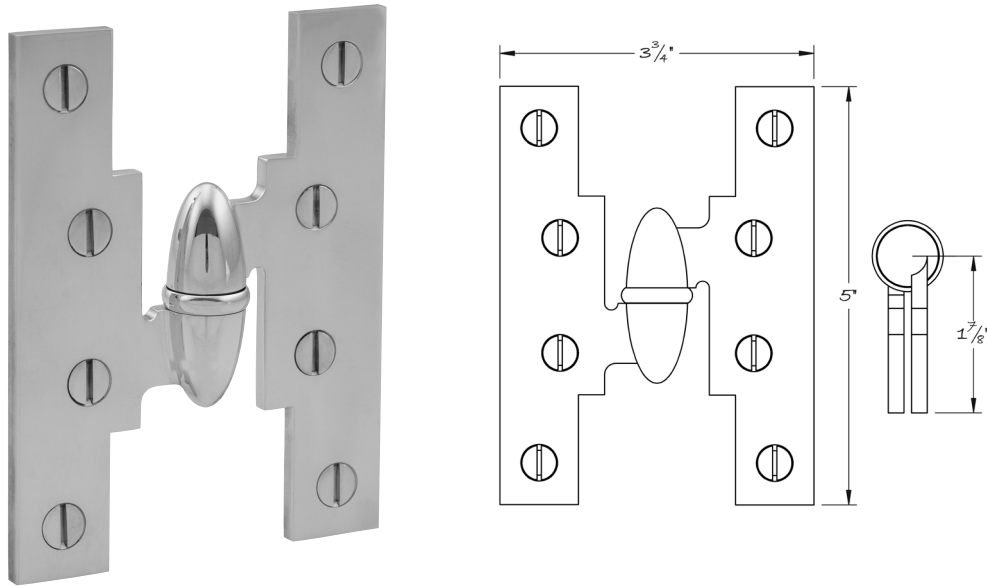

LOWE HARDWARE

No. 8512

*No. 8512 Hinge*

*Available in all of our yacht quality finishes.*

• DESIGNED, MANUFACTURED & HAND FINISHED IN MAINE SINCE 1977 •

73 SPRING STREET NEW YORK, NY 10012 (212) 390-0660

WWW.LOWE-HARDWARE.COM