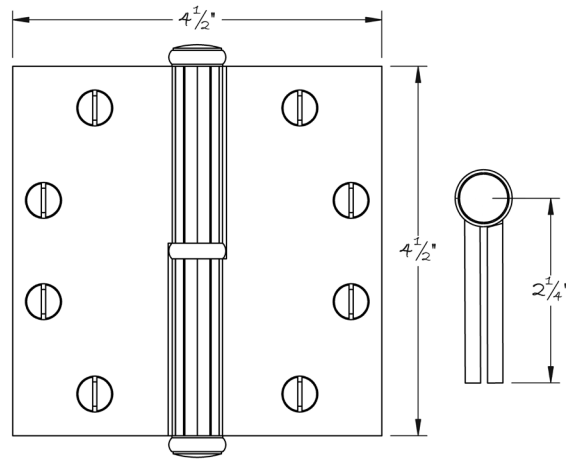

LOWE HARDWARE

No. 8300

*No. 8300 Fluted Hinge*

*Available in all of our yacht quality finishes.*

• DESIGNED, MANUFACTURED & HAND FINISHED IN MAINE SINCE 1977 •

73 SPRING STREET NEW YORK, NY 10012 (212) 390-0660