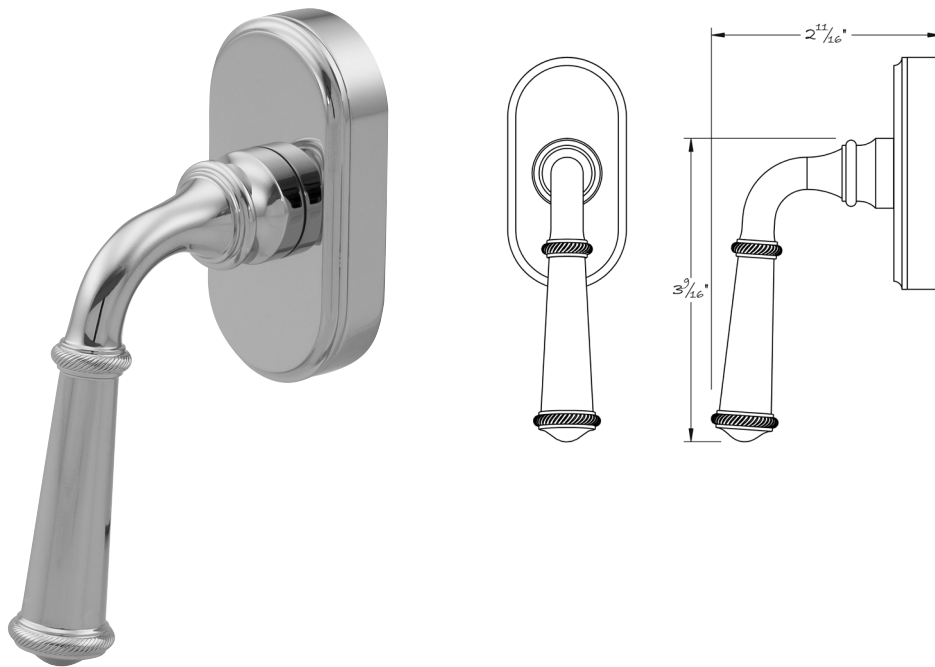

LOWE HARDWARE

No. 6582R

---

*Lowe Hardware's No. 6582R Window Lever.*

*Shown here with a rope knurl and paired with our 4570 tilt-turn cover and base.*

*All hardware is made-to-order. Details and dimensions can be modified to suit any project. Available in any of our yacht quality finishes.*