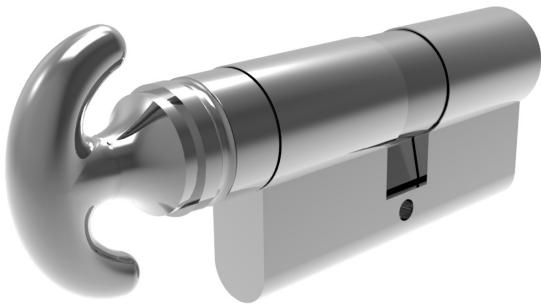

LOWE HARDWARE

No. 5085PC

---

*No. 5085PC*

*Available in any of our yacht-quality electroplated or patinated finishes.*

• DESIGNED, MANUFACTURED & HAND FINISHED IN MAINE SINCE 1977 •

73 SPRING STREET NEW YORK, NY 10012 (212) 390-0660