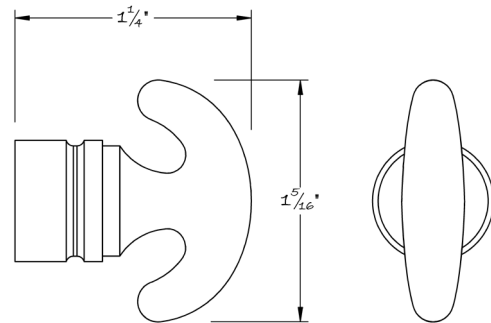

LOWE HARDWARE

No. 5085PC

---

*No. 5085PC*

*Available in any of our yacht-quality electroplated or patinated finishes.*

• DESIGNED, MANUFACTURED & HAND FINISHED IN MAINE SINCE 1977 •

73 SPRING STREET NEW YORK, NY 10012 (212) 390-0660