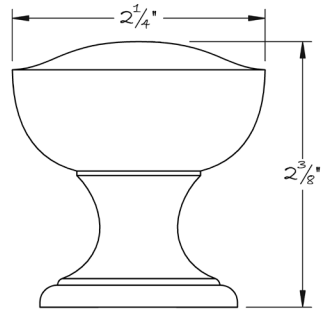

LOWE HARDWARE

No. 5055

---

*Available in any of our yacht quality electroplated or patinated finishes.*

• DESIGNED, MANUFACTURED & HAND FINISHED IN MAINE SINCE 1977 •

73 SPRING STREET NEW YORK, NY 10012 (212) 390-0660