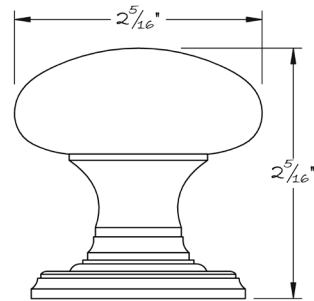

LOWE HARDWARE

No. 5042

---

*Available in any of our yacht quality electroplated or patinated finishes.*

• DESIGNED, MANUFACTURED & HAND FINISHED IN MAINE SINCE 1977 •

73 SPRING STREET NEW YORK, NY 10012 (212) 390-0660