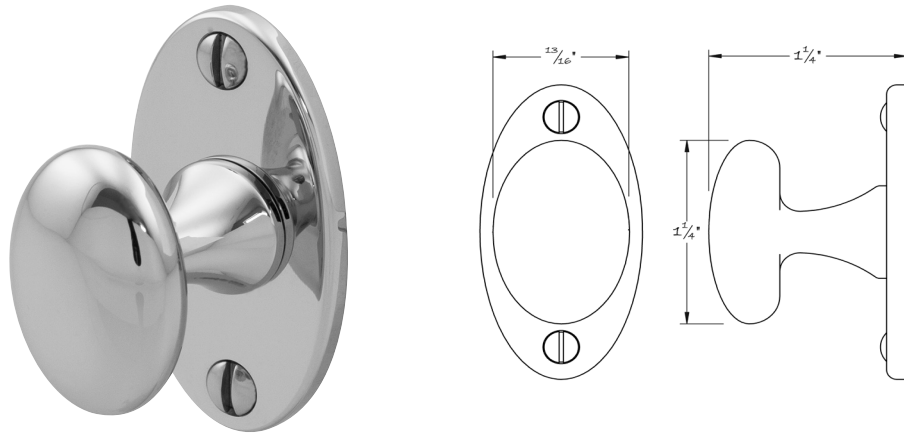

LOWE HARDWARE

No. 5002-TT

THUMB TURN

*Available in any of our yacht-quality electroplated or patinated finishes.*

• DESIGNED, MANUFACTURED & HAND FINISHED IN MAINE SINCE 1977 •

73 SPRING STREET NEW YORK, NY 10012 (212) 390-0660