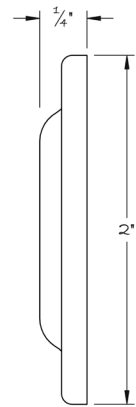

LOWE HARDWARE

No. 4725

---

*No. 4725*

*Available in any of our yacht-quality electroplated or patinated finishes.*

• DESIGNED, MANUFACTURED & HAND FINISHED IN MAINE SINCE 1977 •

73 SPRING STREET NEW YORK, NY 10012 (212) 390-0660