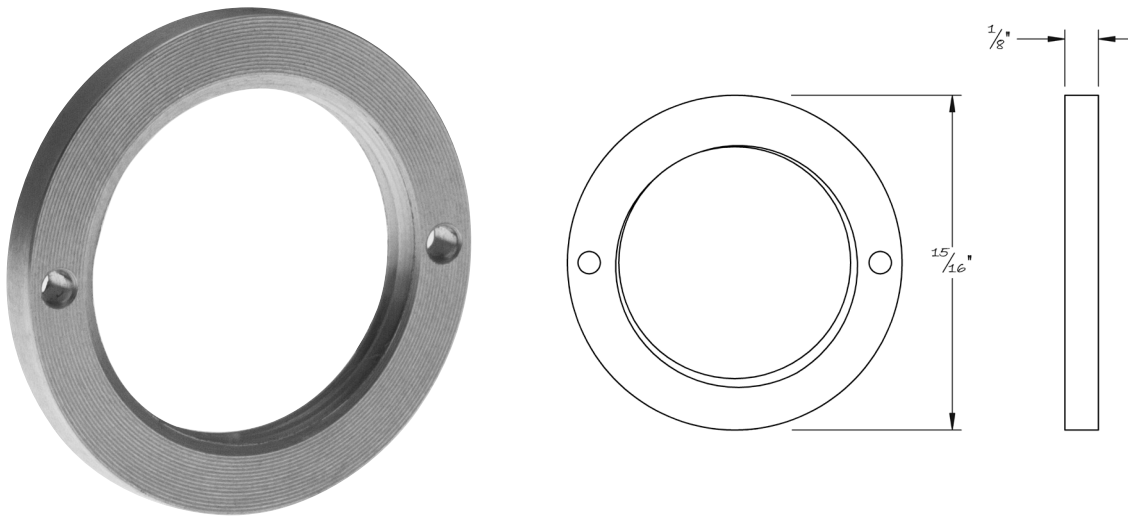

LOWE HARDWARE

No. 4561

---

*4561 Subrose Lockring*

• DESIGNED, MANUFACTURED & HAND FINISHED IN MAINE SINCE 1977 •

73 SPRING STREET NEW YORK, NY 10012 (212) 390-0660

WWW.LOWE-HARDWARE.COM