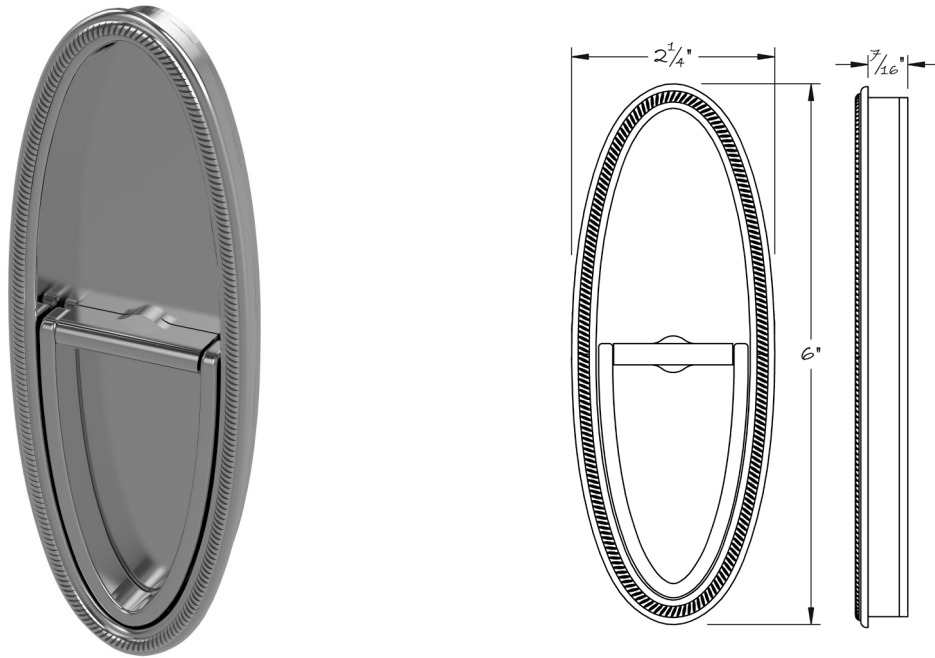

LOWE HARDWARE

No. 3116R-DR

*No. 3116R-DR*

*Available in any of our yacht-quality electroplated or patinated finishes.*

DESIGNED, MANUFACTURED & HAND FINISHED IN MAINE SINCE 1977

73 SPRING STREET NEW YORK, NY 10012 (212) 390-0660