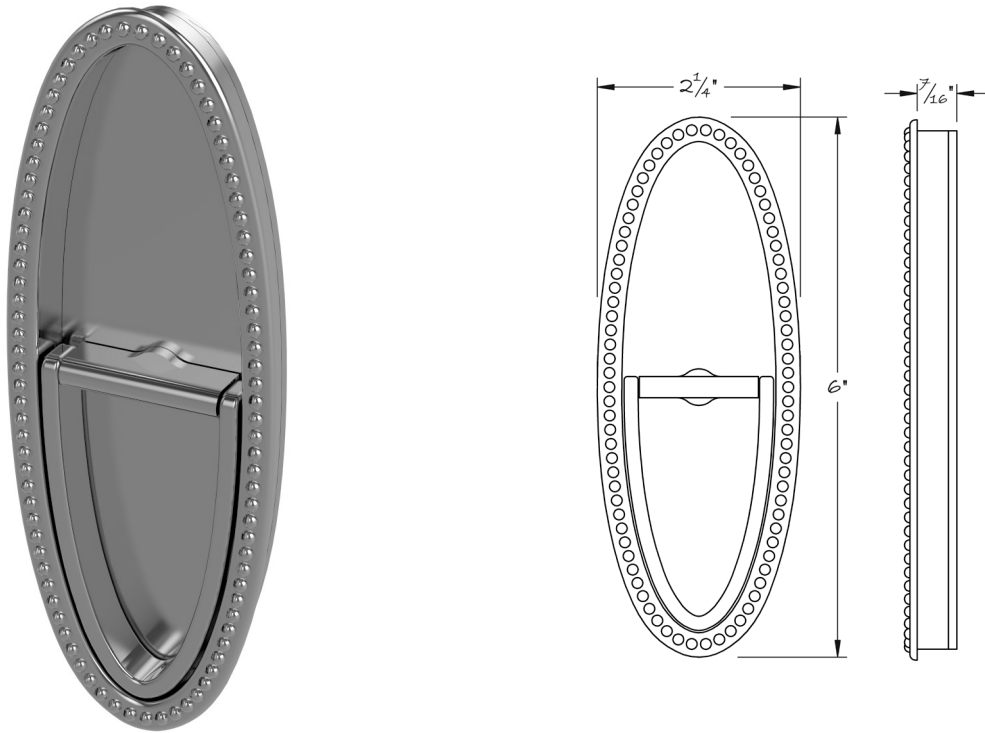

LOWE HARDWARE

No. 3116B-DR

*No. 3116B-DR*

*Available in any of our yacht-quality electroplated or patinated finishes.*

DESIGNED, MANUFACTURED & HAND FINISHED IN MAINE SINCE 1977

73 SPRING STREET NEW YORK, NY 10012 (212) 390-0660