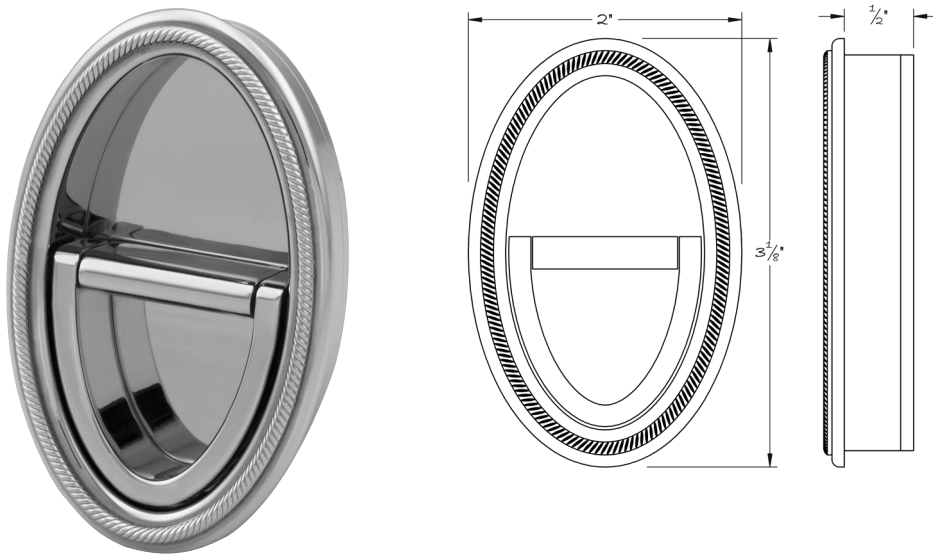

LOWE HARDWARE

No. 3106R-DR

---

*Available in any of our yacht quality electroplated or patinated finishes.*

• DESIGNED, MANUFACTURED & HAND FINISHED IN MAINE SINCE 1977 •

73 SPRING STREET NEW YORK, NY 10012 (212) 390-0660