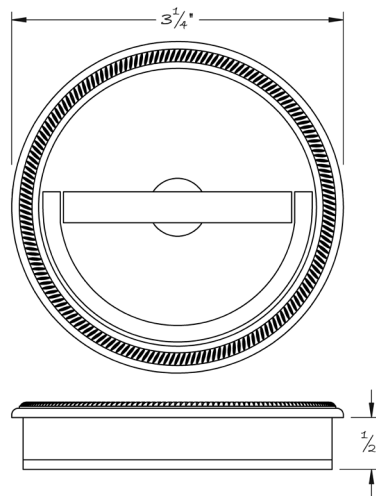

LOWE HARDWARE

No. 3101R-DR

*Lowe Hardware's No. 3101R-DR Round Drop Ring Pull.*

*Pictured with a rope knurl.*

*Available in any of our yacht quality electroplated or patinated finishes.*

• DESIGNED, MANUFACTURED & HAND FINISHED IN MAINE SINCE 1977 •