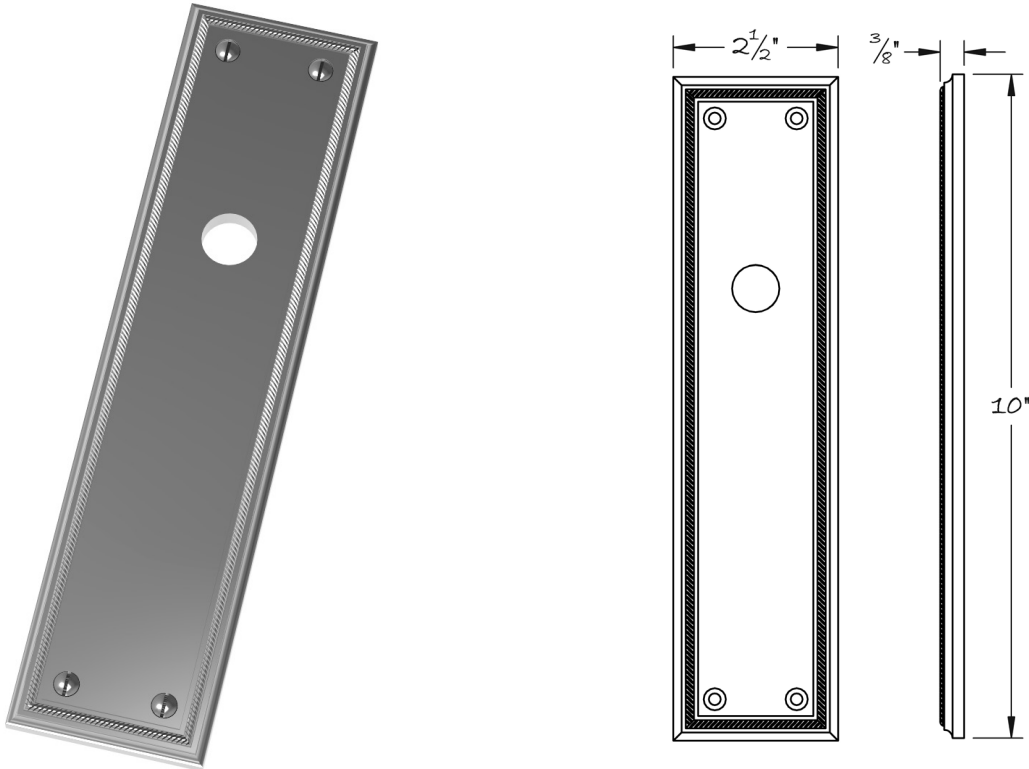

LOWE HARDWARE

No. 1516R

*No. 1516R*

*Available in any of our yacht-quality electroplated or patinated finishes.*

• DESIGNED, MANUFACTURED & HAND FINISHED IN MAINE SINCE 1977 •

73 SPRING STREET NEW YORK, NY 10012 (212) 390-0660