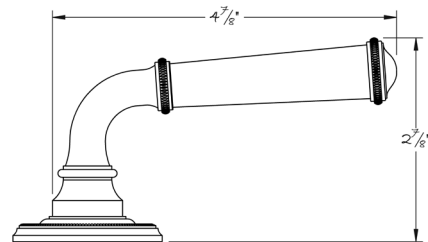

LOWE HARDWARE

No. 6582S

---

*Shown on the 4110-S rose, the 6582S lever is compatible with any rose or escutcheon.*

*All hardware is made-to-order. Details and dimensions can be modified to suit any project. Available in any of our yacht quality finishes.*