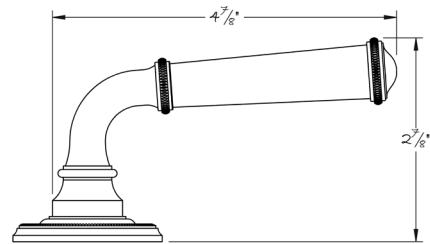

LOWE HARDWARE

No. 6582S

*Lowe Hardware's No. #6582S Lever.
Available in any of our yacht-quality finishes.*

• DESIGNED, MANUFACTURED & HAND FINISHED IN MAINE SINCE 1977 •

73 SPRING STREET NEW YORK, NY 10012 (212) 390-0660