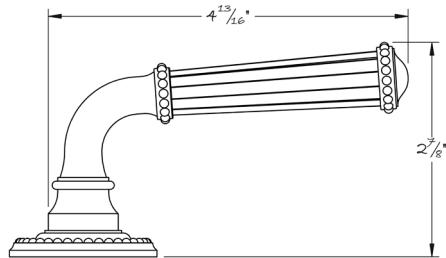

LOWE HARDWARE

No. 6581B

*Shown here on a 4710 beaded rose, the 6581B lever is compatible with any rose or escutcheon.*

*All hardware is made-to-order. Details and dimensions can be modified to suit any project.*