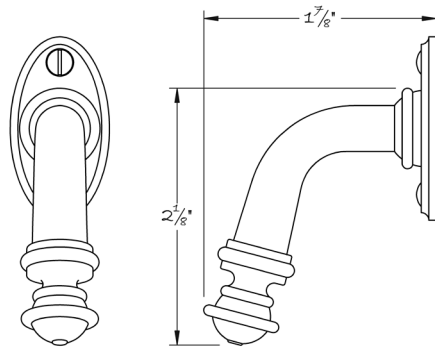

LOWE HARDWARE

No. 6005

---

*Available in any of our yacht quality finishes.*

• DESIGNED, MANUFACTURED & HAND FINISHED IN MAINE SINCE 1977 •

73 SPRING STREET NEW YORK, NY 10012 (212) 390-0660

WWW.LOWE-HARDWARE.COM