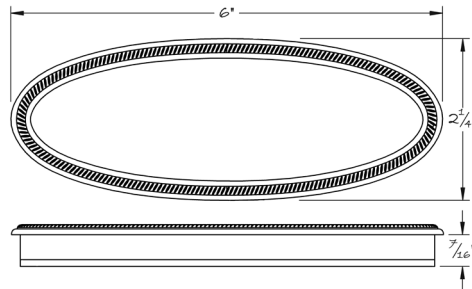

LOWE HARDWARE

No. 3116R

---

*Lowe Hardware's elegant #3116R pull has a gentle rope knurl around its oval edge.*

*Available in any of our electro plated or patinated finishes.*

• DESIGNED, MANUFACTURED & HAND FINISHED IN MAINE SINCE 1977 •