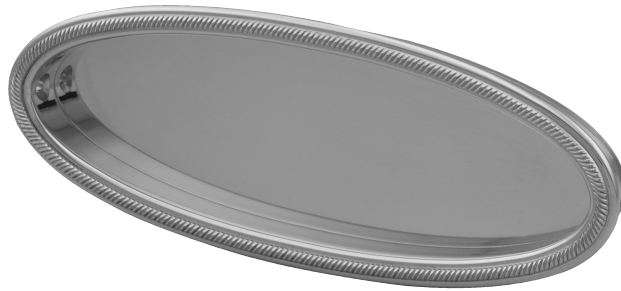

LOWE HARDWARE

No. 3116R

---

*Lowe Hardware's elegant #3116R pull has a gentle rope knurl around its oval edge.*

*Available in any of our electro plated or patinated finishes.*

• DESIGNED, MANUFACTURED & HAND FINISHED IN MAINE SINCE 1977 •