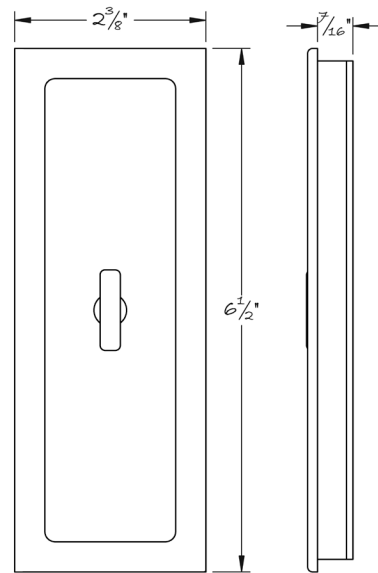

LOWE HARDWARE

No. 3111

*No. 3111*

*Available in any of our yacht-quality electroplated or patinated finishes.*

• DESIGNED, MANUFACTURED & HAND FINISHED IN MAINE SINCE 1977 •

73 SPRING STREET NEW YORK, NY 10012 (212) 390-0660