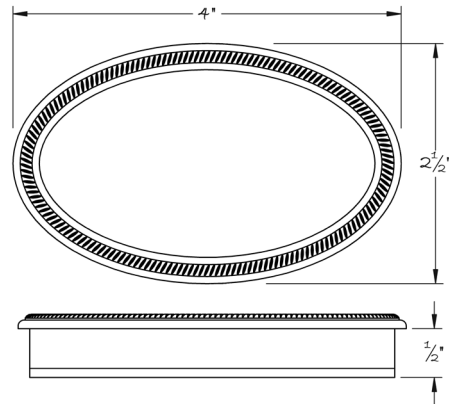

LOWE HARDWARE

No. 3109R

---

*Lowe Hardware's elegant #3109R pull has a gentle rope knurl around its edge.*

*Available in any of our electro plated or patinated finishes.*

• DESIGNED, MANUFACTURED & HAND FINISHED IN MAINE SINCE 1977 •