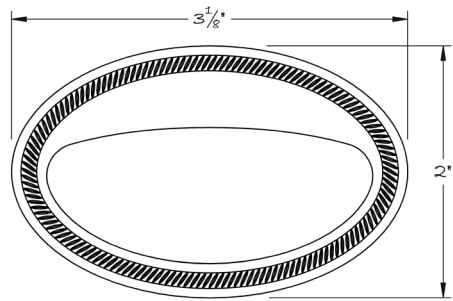

LOWE HARDWARE

No. 3106LR

---

*Available in any of our yacht quality electroplated or patinated finishes.*

• DESIGNED, MANUFACTURED & HAND FINISHED IN MAINE SINCE 1977 •

73 SPRING STREET NEW YORK, NY 10012 (212) 390-0660