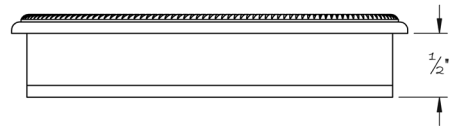

LOWE HARDWARE

No. 3106LR

---

*Available in any of our yacht quality electroplated or patinated finishes.*

• DESIGNED, MANUFACTURED & HAND FINISHED IN MAINE SINCE 1977 •

73 SPRING STREET NEW YORK, NY 10012 (212) 390-0660