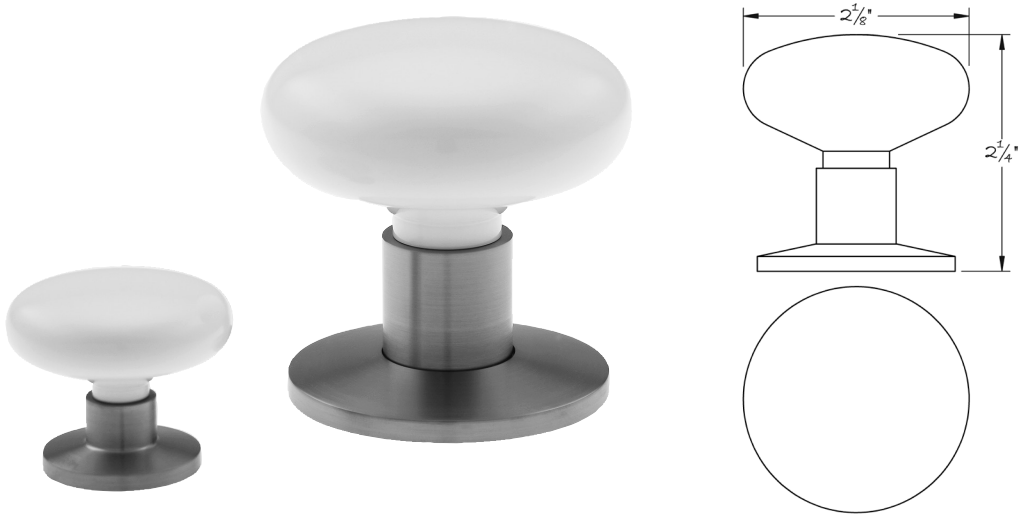

LOWE HARDWARE

No. 5019

---

*Our #5019 knob is a thoroughly modern take on the classic porcelain knobs  
seen in traditional interiors.*

*Offered in 2 sizes: 1-1/4" (cabinet), or 2-1/8" (door).*

• DESIGNED, MANUFACTURED & HAND FINISHED IN MAINE SINCE 1977 •