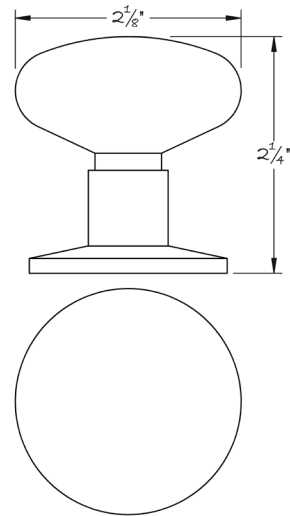

LOWE HARDWARE

No. 5019

---

*Our #5019 knob is a thoroughly modern take on the classic porcelain knobs seen in traditional interiors.*

*Offered in 2 sizes: 1-1/4" (cabinet), or 2-1/8" (door).*

*All hardware is made-to-order. Details and dimensions can be modified to suit any project.*