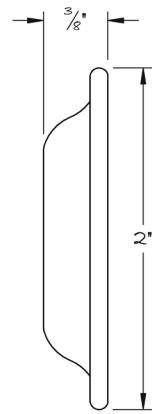

LOWE HARDWARE

No. 4790

---

*No. 4790*

*Available in any of our yacht-quality electroplated or patinated finishes.*

• DESIGNED, MANUFACTURED & HAND FINISHED IN MAINE SINCE 1977 •

73 SPRING STREET NEW YORK, NY 10012 (212) 390-0660