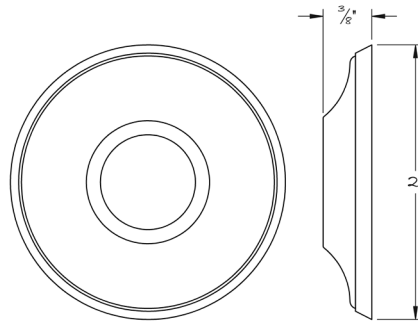

LOWE HARDWARE

No. 4715

---

*No. 4715*

*Available in any of our yacht-quality electroplated or patinated finishes.*

• DESIGNED, MANUFACTURED & HAND FINISHED IN MAINE SINCE 1977 •

73 SPRING STREET NEW YORK, NY 10012 (212) 390-0660