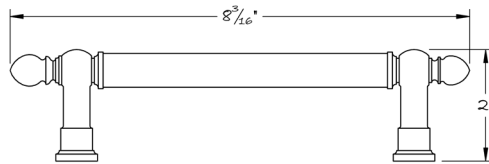

LOWE HARDWARE

No. 7607

---

*Lowe Hardware's No. 7607 Pull is available in various sizes.*

*Suitable for doors, cabinets, drawers, or as an appliance pull.*

*Available in any of our yacht quality electroplated or patinated finishes.*