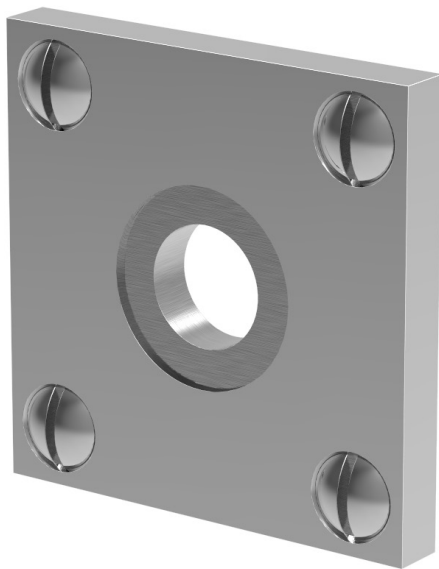

LOWE HARDWARE

No. 4717

---

*No. 4717*

*Available in any of our yacht-quality electroplated or patinated finishes.*

• DESIGNED, MANUFACTURED & HAND FINISHED IN MAINE SINCE 1977 •

73 SPRING STREET NEW YORK, NY 10012 (212) 390-0660