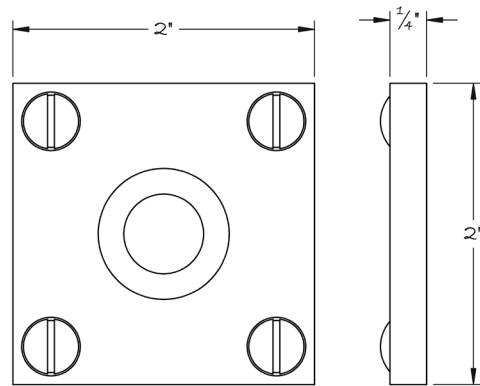

LOWE HARDWARE

No. 4717

---

*No. 4717*

*Available in any of our yacht-quality electroplated or patinated finishes.*

• DESIGNED, MANUFACTURED & HAND FINISHED IN MAINE SINCE 1977 •

73 SPRING STREET NEW YORK, NY 10012 (212) 390-0660