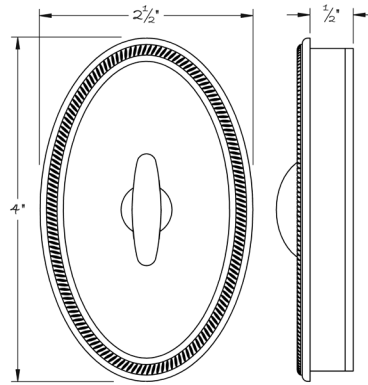

LOWE HARDWARE

No. 3109R-KT

---

*Available in any of our yacht quality electroplated or patinated finishes.*

• DESIGNED, MANUFACTURED & HAND FINISHED IN MAINE SINCE 1977 •

73 SPRING STREET NEW YORK, NY 10012 (212) 390-0660