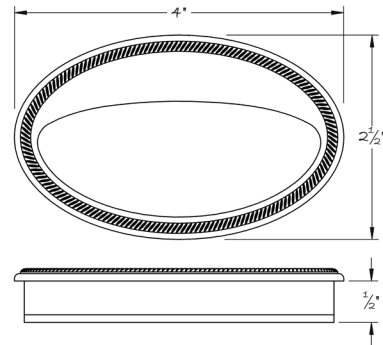

LOWE HARDWARE

No. 3109LR

---

*Available in any of our yacht quality electroplated or patinated finishes.*

• DESIGNED, MANUFACTURED & HAND FINISHED IN MAINE SINCE 1977 •

73 SPRING STREET NEW YORK, NY 10012 (212) 390-0660