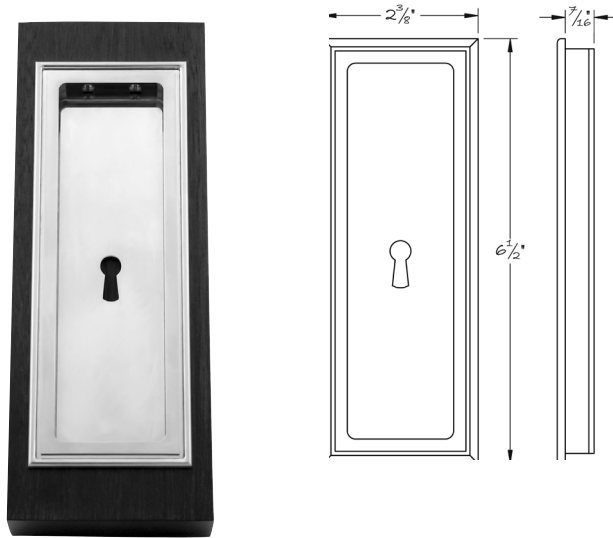

LOWE HARDWARE

No. 3108

---

*Available in any of our yacht quality electroplated or patinated finishes.*

• DESIGNED, MANUFACTURED & HAND FINISHED IN MAINE SINCE 1977 •

73 SPRING STREET NEW YORK, NY 10012 (212) 390-0660