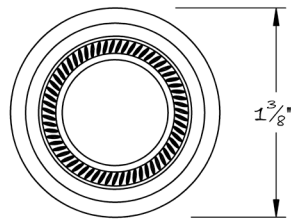

LOWE HARDWARE

No. 9105R

---

*Lowe Hardware's No. 9105R roped georgian door stop can be used with more traditional styles as well as trim with subtle modern details, like our #5030 knob.*

*It is available in custom heights as well as the standard height shown.*

*Available in any of our yacht-quality electroplated or patinated finishes.*

---

• DESIGNED, MANUFACTURED & HAND FINISHED IN MAINE SINCE 1977 •

73 SPRING STREET NEW YORK, NY 10012 (212) 390-0660

WWW.LOWE-HARDWARE.COM