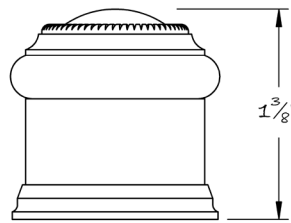

LOWE HARDWARE

No. 9105R

---

*Lowe Hardware's No. 9105R roped georgian door stop can be used with more traditional styles as well as trim with subtle modern details, like our #5030 knob.*

*It is available in custom heights as well as the standard height shown.*